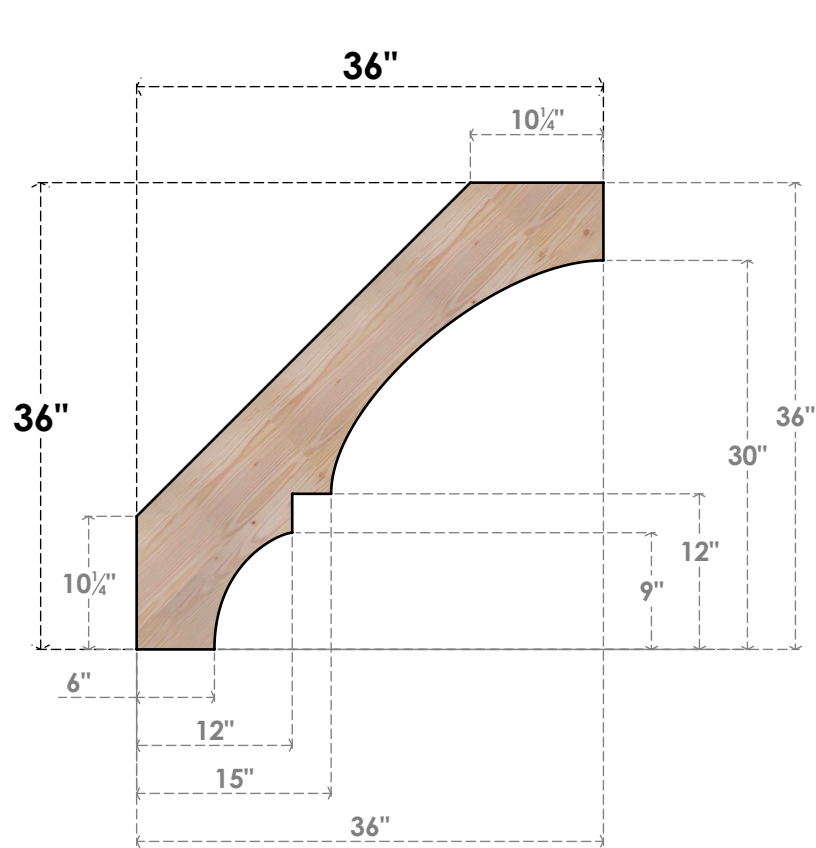

BRC04X36X36BOA00SDF

3 1/2"W X 36"D X 36"H BALBOA SMOOTH BRACE, DOUGLAS FIR

SIDE

FRONT

EKENA MILLWORK
 2300 WEST MAIN ST.
 CLARKSVILLE, TX 75426
 TOLL FREE: 866-607-0453
 WWW.EKENAMILLWORK.COM

NOTES

1. INSTALLATION TO BE COMPLETED IN ACCORDANCE WITH MANUFACTURER'S SPECIFICATIONS.
2. DRAWING MAY NOT BE TO SCALE
3. THIS DRAWING IS INTENDED FOR DESIGN AND PLANNING PURPOSES ONLY.
4. ALL INFORMATION CONTAINED HEREIN WAS CURRENT AT THE TIME OF DEVELOPMENT BUT MUST BE REVIEWED AND APPROVED BY THE PRODUCT MANUFACTURER TO BE CONSIDERED ACCURATE.
5. PRODUCTS ARE NOT KILN DRIED. THIS ITEM IS UNIQUE AND WILL CONTAIN THE NATURAL VARIATIONS THAT THE WOOD SPECIES OFFERS. THIS MAY RESULT IN VARIATIONS UP TO 1/4"